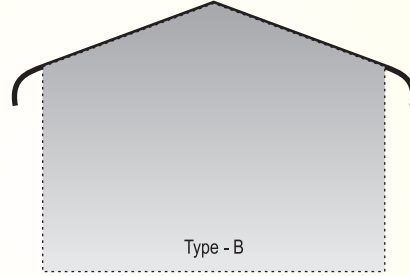

DURASHINE® LongLine Crimp Sheets

Typical Applications