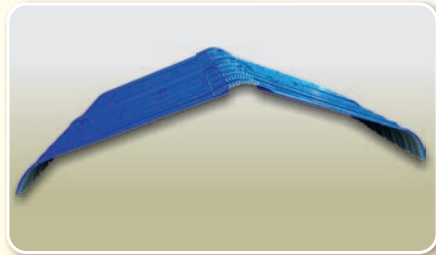

Typical Sheet Arrangement

Double slope roof with crimp ridge