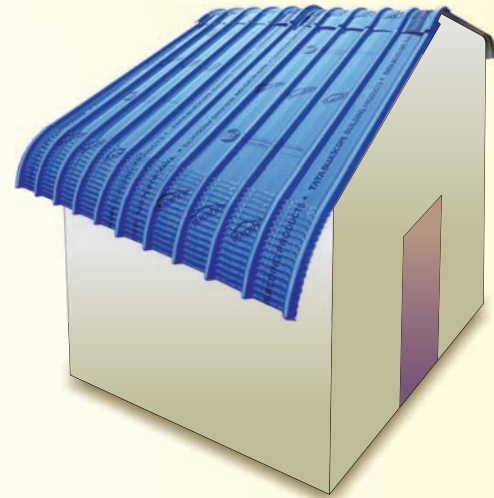

# Introducing LongLine Crimp Sheets

**Benefits:**

- ▶ No gutter required
- ▶ Single length in standard sheet

Material Specification					
Standard Thickness (mm) - 0.45 / 0.50 / 0.60					
Overall Length*		Option '1' (1 feet)		Option '2' (1.5 feet)	
(feet)	(mm)	Long Line Length (mm)	Crimp Curve (mm)	Long Line Length (mm)	Crimp Curve (mm)
8'	2440	2167	305	1971	750
10'	3050	2777	305	2581	750
12'	3660	3387	305	3191	750
14'	4270	3997	305	3801	750
16'	4880	4607	305	4411	750
18'	5490	5217	305	5021	750
20'	6100	5827	305	5631	750

\* Sheet length in feet is approximate value

## Typical Sheet Arrangement

Double slope roof with crimp ridge

Double slope roof with plan ridge

Crimp ridge

## Disclaimer on Condensation:

Condensation is the natural formation of water droplets on the bottom side of any installed metal roofing sheet. It may occur when there is a difference in temperature between the air in the building and the sheet itself, causing the water vapour (moisture) in the air to condense on the inside of the sheet. It is a natural phenomenon and hence no claims will be entertained in this regard.