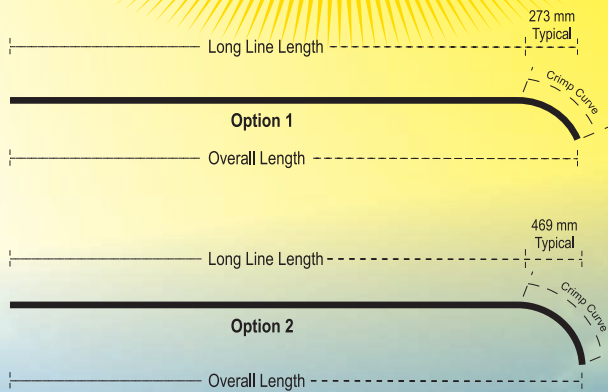

# Introducing LongLine Crimp Sheets

**Benefits:**

- ▶ No gutter required
- ▶ Single length in standard sheet

Material Specification					
Standard Thickness (mm) - 0.45 / 0.50 / 0.60					
Overall Length*		Option '1' (1 feet)		Option '2' (1.5 feet)	
(feet)	(mm)	Long Line Length (mm)	Crimp Curve (mm)	Long Line Length (mm)	Crimp Curve (mm)
8'	2440	2167	305	1971	750
10'	3050	2777	305	2581	750
12'	3660	3387	305	3191	750
14'	4270	3997	305	3801	750
16'	4880	4607	305	4411	750
18'	5490	5217	305	5021	750
20'	6100	5827	305	5631	750

\* Sheet length in feet is approximate value