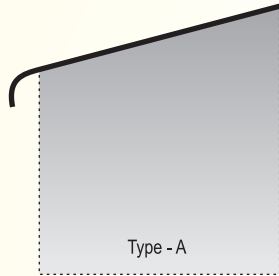

DURASHINE® LongLine Crimp Sheets

Typical Applications