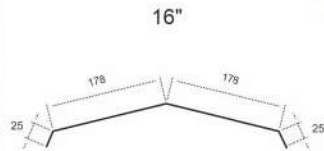

# DURASHINE® Accessories

Accurate dimensions for best fitting with DURASHINE® sheets

Roll Formed Ridge  
(Option 1)

Plain Ridge  
(Option 2)

Crimp Ridge

Gable Flashing

Corner Flashing

Crimp Eave