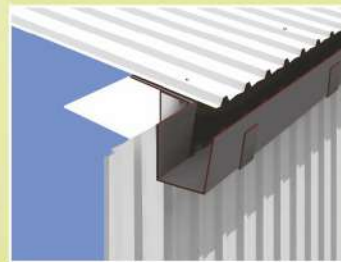

Roll Formed Ridge

Gutter

Crimp Eave

Gable Flashing

# DURASHINE® Accessories

Accurate dimensions for best fitting with DURASHINE® sheets

Roll Formed Ridge  
(Option 1)

Plain Ridge  
(Option 2)

Crimp Ridge

Gable Flashing

Corner Flashing

Crimp Eave