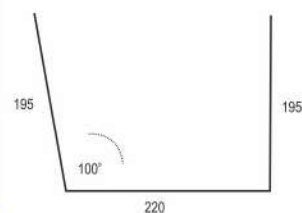

# DURASHINE® Accessories

Accurate dimensions for best fitting with DURASHINE® sheets

Roll Formed Ridge  
(Option 1)

Plain Ridge  
(Option 2)

Crimp Ridge

Gable Flashing

Corner Flashing

Crimp Eave