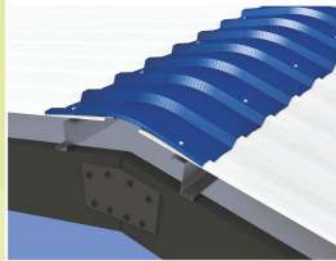

Roll Formed Ridge

Gutter

Crimp Eave

Gable Flashing

# DURASHINE® Accessories

Accurate dimensions for best fitting with DURASHINE® sheets

Roll Formed Ridge  
(Option 1)

Plain Ridge  
(Option 2)

Crimp Ridge

Gable Flashing

Corner Flashing

Crimp Eave