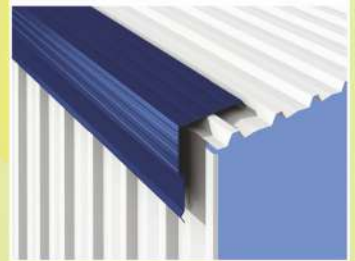

Made from world class  
metal and paint coating technology

Made with precision engineering to achieve  
perfect fit with DURASHINE® sheets

Enhances beauty with durability

Perfectly match  
DURASHINE® roofing colour range

Roll Formed Ridge

Gutter

Crimp Eave

Gable Flashing

# DURASHINE® Accessories

Accurate dimensions for best fitting with DURASHINE® sheets

Roll Formed Ridge  
(Option 1)

Plain Ridge  
(Option 2)

Crimp Ridge

Gable Flashing

Corner Flashing

Crimp Eave

Gutter

Available  
Standard  
Colours\*

Asian  
White™

Castle  
Red™

Passion  
Red™

Cherry  
Red™

Bright  
Green™

Pearl  
Green™