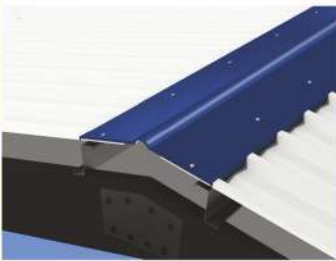

Made from world class  
metal and paint coating technology

Made with precision engineering to achieve  
perfect fit with DURASHINE® sheets

Enhances beauty with durability

Perfectly match  
DURASHINE® roofing colour range

Roll Formed Ridge

Gutter

Crimp Eave

Gable Flashing

# DURASHINE® Accessories

Accurate dimensions for best fitting with DURASHINE® sheets

Roll Formed Ridge  
(Option 1)

Plain Ridge  
(Option 2)

Crimp Ridge

Gable Flashing

Corner Flashing

Crimp Eave