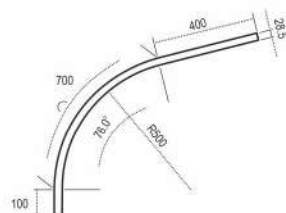

Roll Formed Ridge

Gutter

Crimp Eave

Gable Flashing

# DURASHINE® Accessories

Accurate dimensions for best fitting with DURASHINE® sheets

Roll Formed Ridge  
(Option 1)

Plain Ridge  
(Option 2)

Crimp Ridge

Gable Flashing

Corner Flashing

Crimp Eave