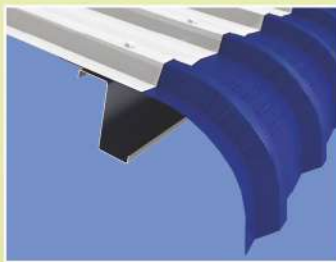

Roll Formed Ridge

Gutter

Crimp Eave

Gable Flashing

# DURASHINE® Accessories

Accurate dimensions for best fitting with DURASHINE® sheets

Roll Formed Ridge  
(Option 1)

Plain Ridge  
(Option 2)

Crimp Ridge

Gable Flashing

Corner Flashing

Crimp Eave