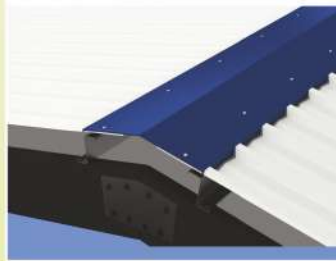

Made from world class  
metal and paint coating technology

Made with precision engineering to achieve  
perfect fit with DURASHINE® sheets

Enhances beauty with durability

Perfectly match  
DURASHINE® roofing colour range

Roll Formed Ridge

Gutter

Crimp Eave

Gable Flashing

# DURASHINE® Accessories

Accurate dimensions for best fitting with DURASHINE® sheets

Roll Formed Ridge  
(Option 1)

Plain Ridge  
(Option 2)

Crimp Ridge

Gable Flashing

Corner Flashing

Crimp Eave