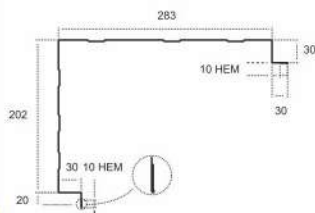

# DURASHINE® Accessories

Accurate dimensions for best fitting with DURASHINE® sheets

Roll Formed Ridge  
(Option 1)

Plain Ridge  
(Option 2)

Crimp Ridge

Gable Flashing

Corner Flashing

Crimp Eave