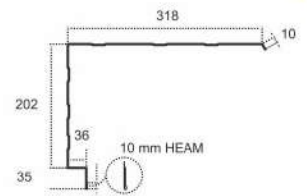

# DURASHINE® Accessories

Accurate dimensions for best fitting with DURASHINE® sheets

Roll Formed Ridge  
(Option 1)

Plain Ridge  
(Option 2)

Crimp Ridge

Gable Flashing

Corner Flashing

Crimp Eave